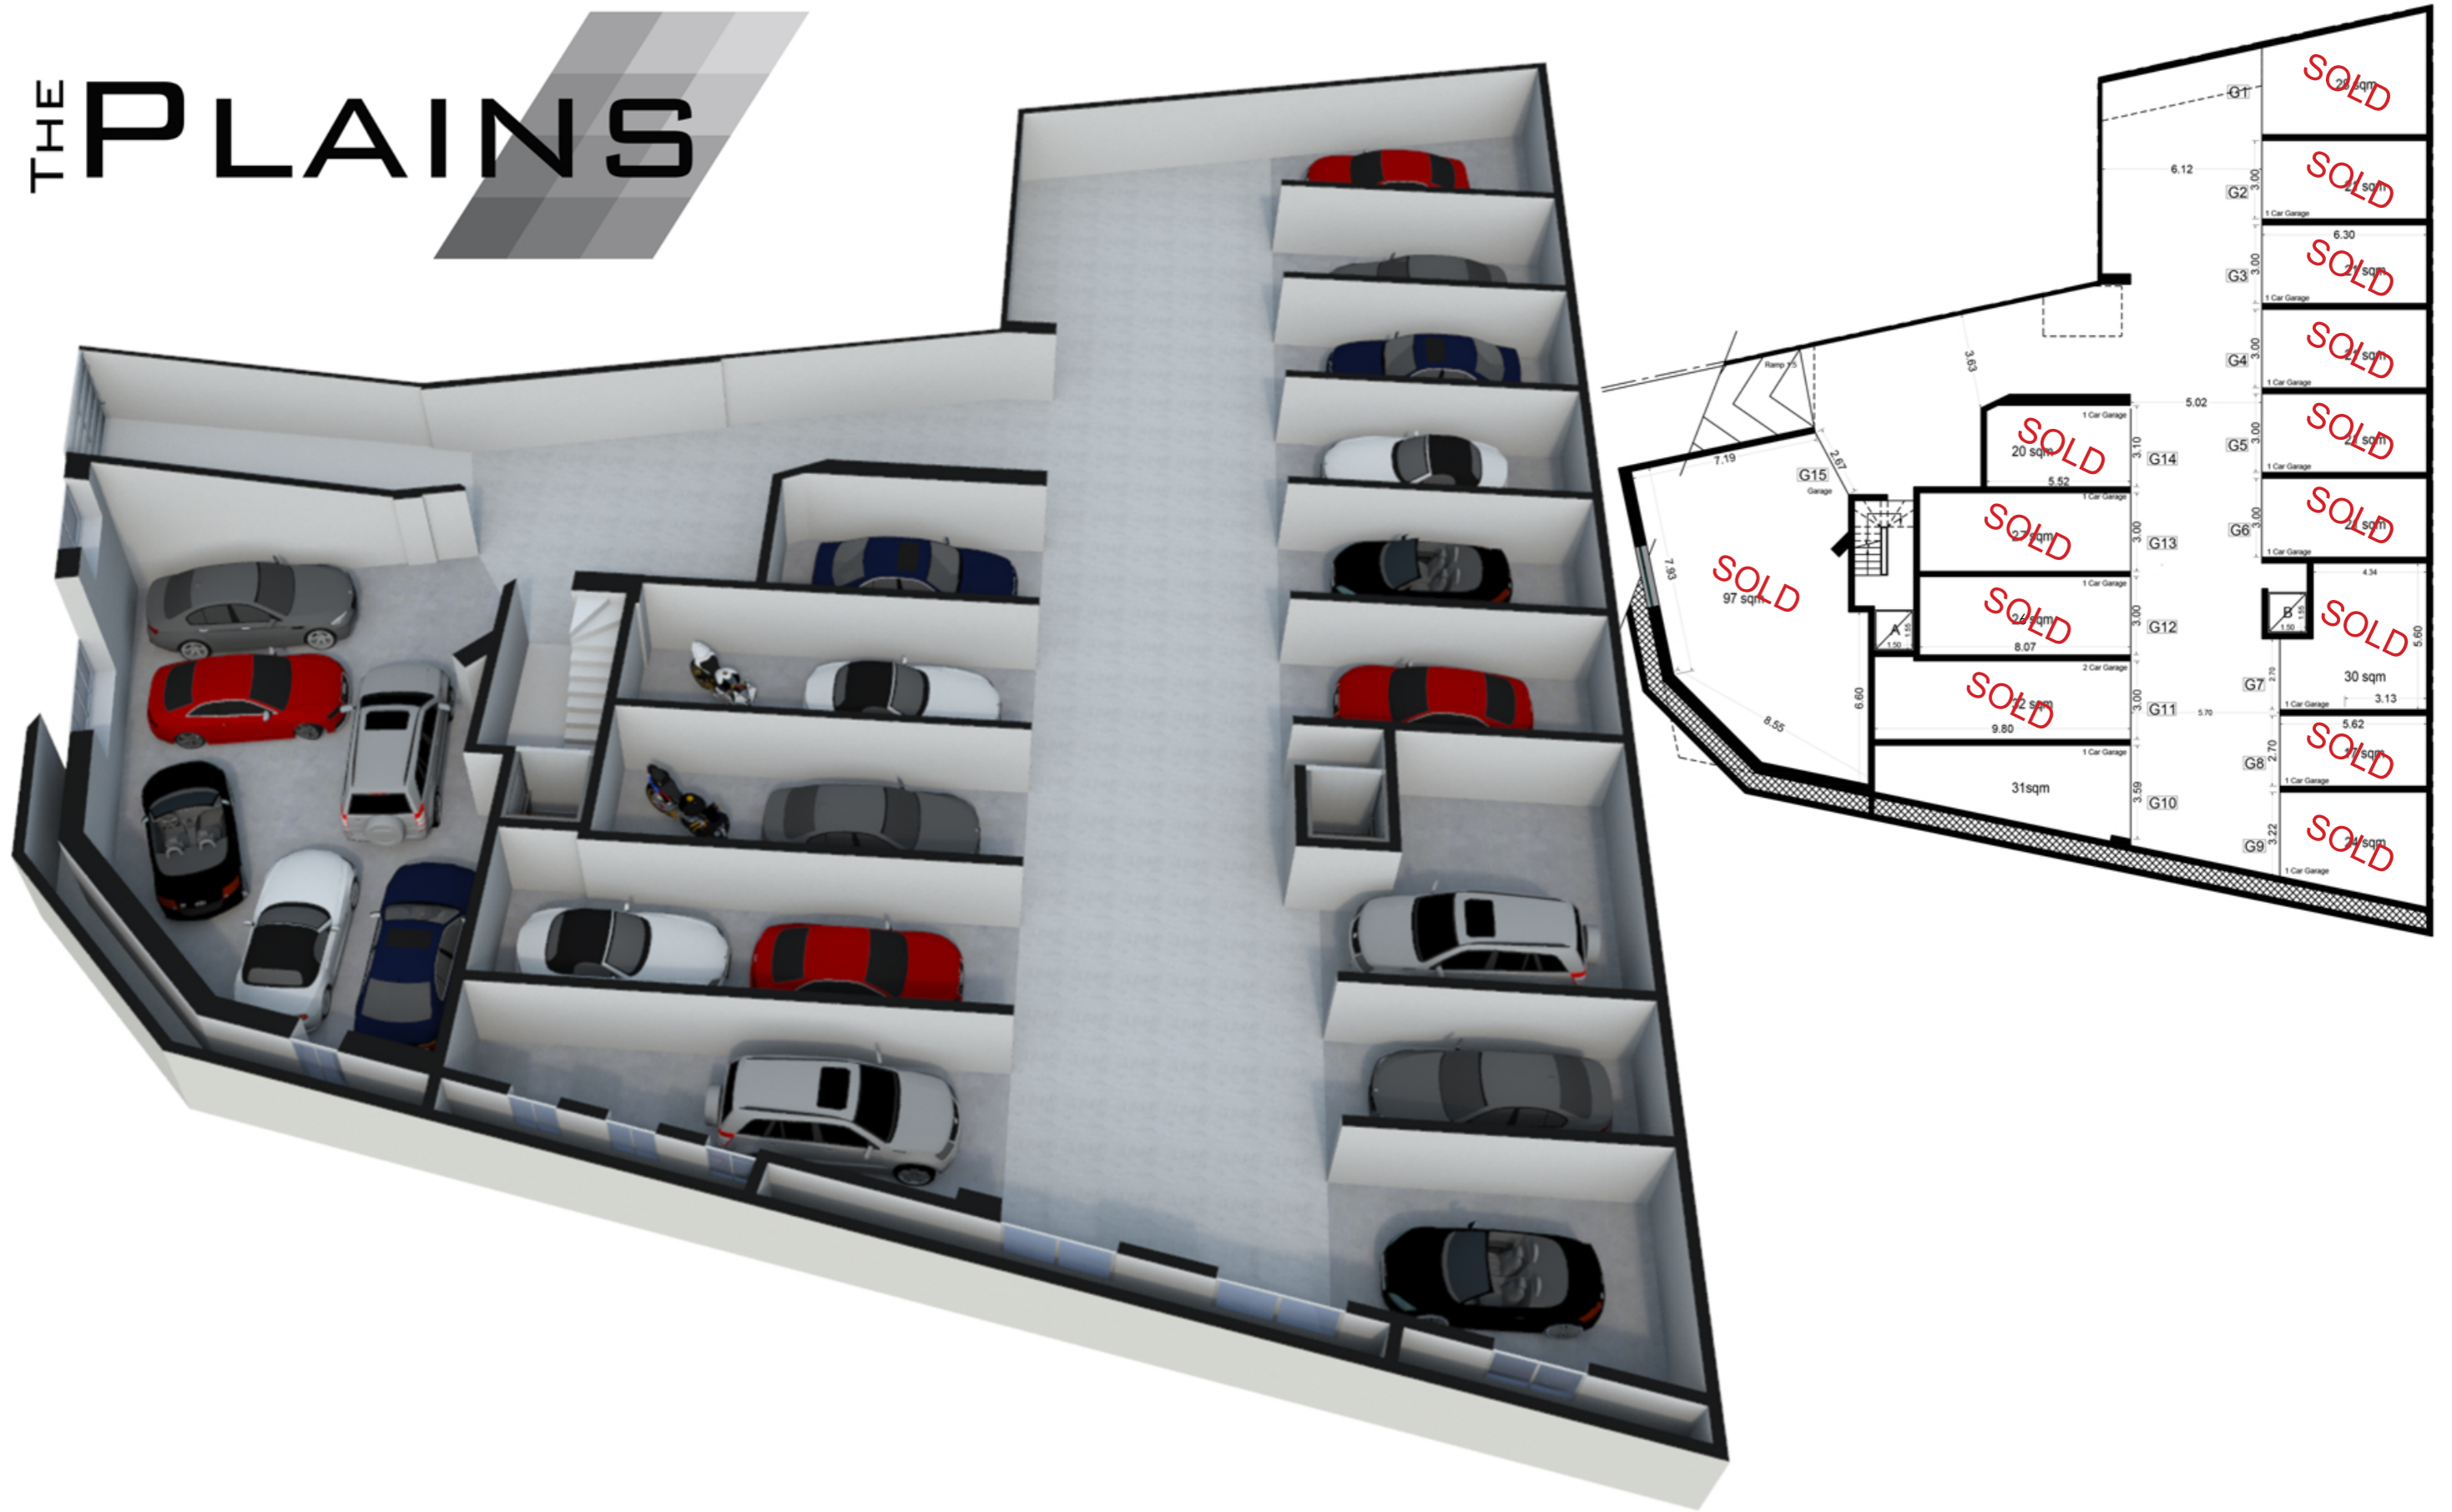

THE PLAINS

Garages
Basement

Artistic Impression Only

Total Area : 719 m²